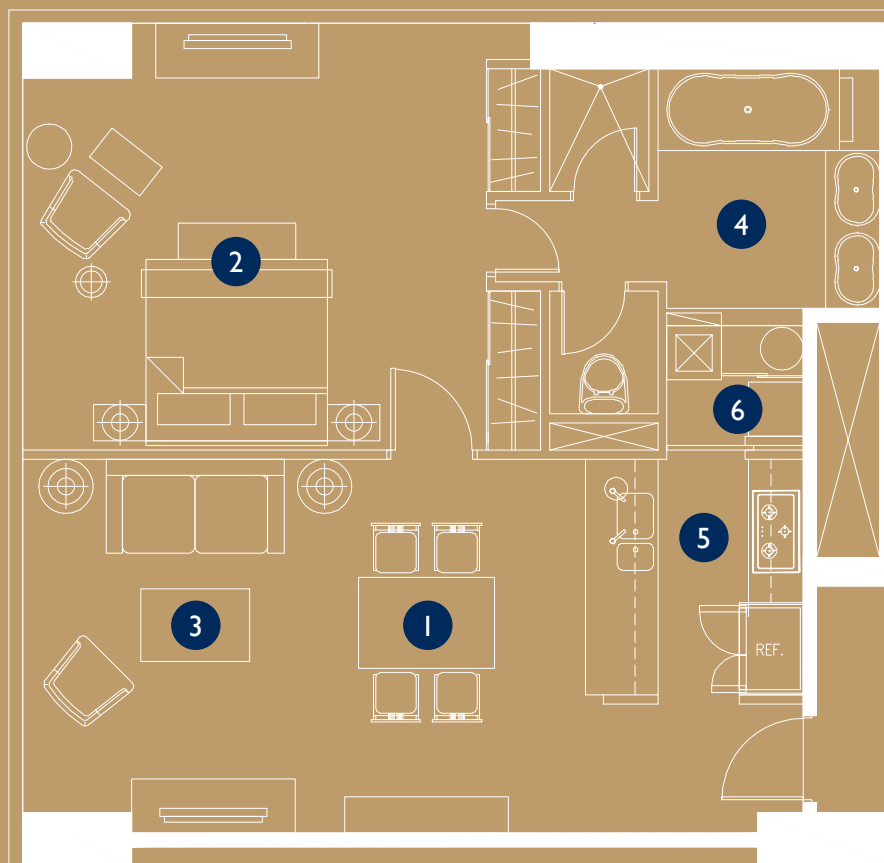

# ONE BEDROOM AW LEFT / 82 SQ. M. MANILA, PHILIPPINE

- 1 DINING ROOM
- 2 MASTER BEDROOM
- 3 LIVING ROOM
- 4 WC
- 5 KITCHEN
- 6 WASHER & DRYER

Raffles Residences  
[www.rafflesrealestate.com](http://www.rafflesrealestate.com)

In an effort to continually improve its product, the developer reserves the right to change floor plans and specifications. Floor plans are artist's conceptions and are not intended to be precise depictions of the buildings, landscaping, and other improvements and are not necessarily to scale. Variation may occur based on individual site locations. All square footage / meterage is approximate.