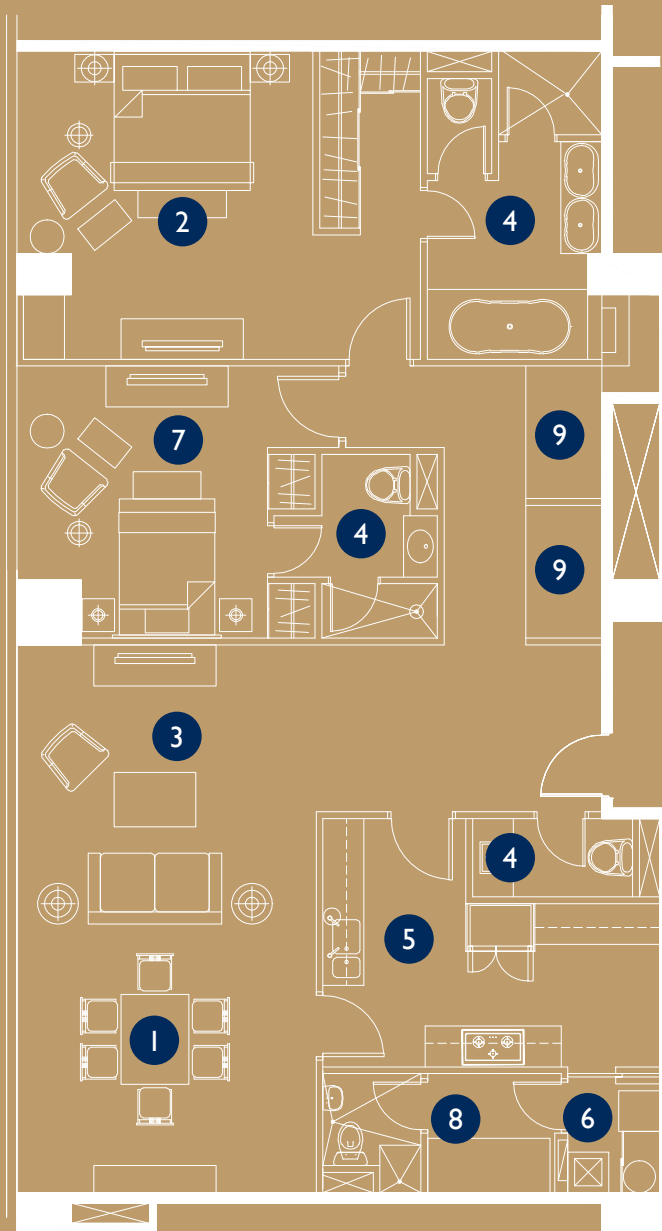

TWO BEDROOM B4 LEFT / 153 SQ. M.

MANILA, PHILIPPINE

- 1 DINING ROOM
- 2 MASTER BEDROOM
- 3 LIVING ROOM
- 4 WC
- 5 KITCHEN
- 6 WASHER & DRYER
- 7 BEDROOM
- 8 MAID'S ROOM
- 9 STORAGE

Raffles Residences

www.rafflesrealestate.com

In an effort to continually improve its product, the developer reserves the right to change floor plans and specifications. Floor plans are artist's conceptions and are not intended to be precise depictions of the buildings, landscaping, and other improvements and are not necessarily to scale. Variation may occur based on individual site locations. All square footage / meterage is approximate.