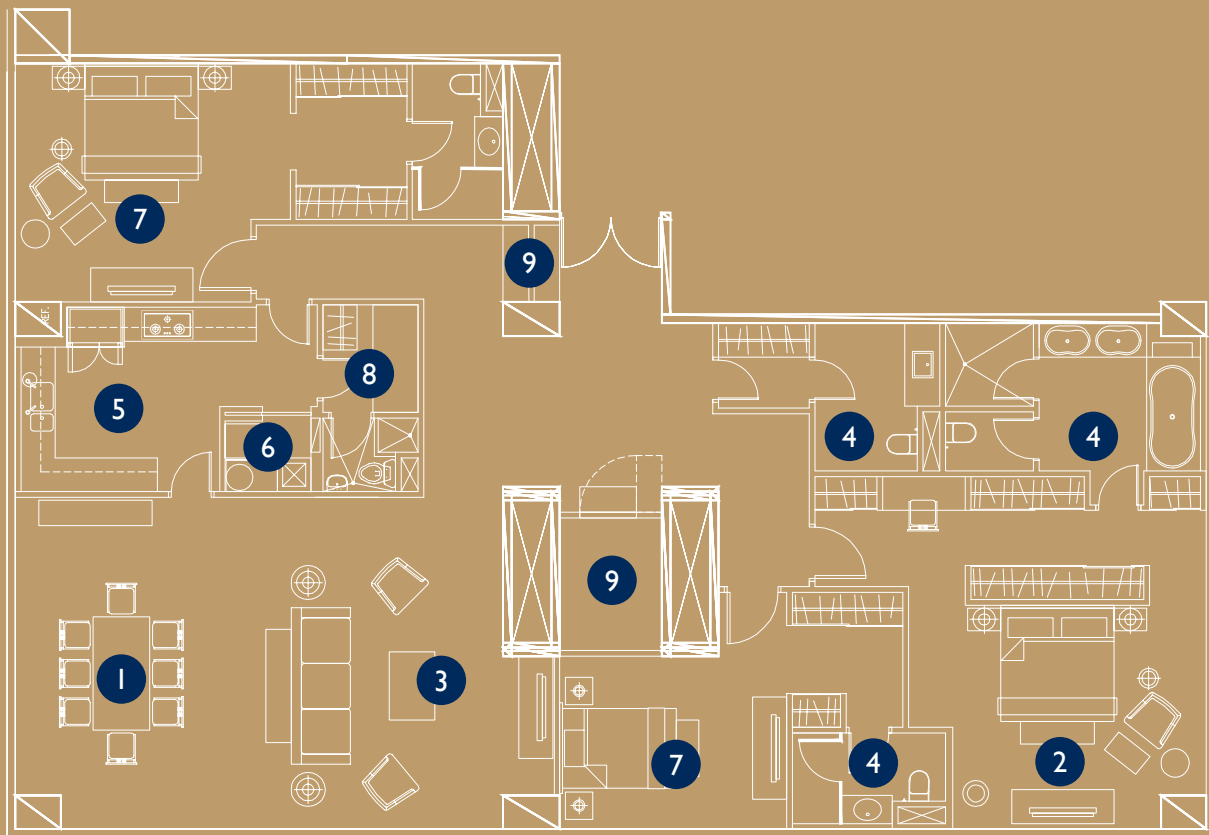

THREE BEDROOM 3-A / 233 SQ. M.

MANILA, PHILIPPINE

- | | | | |
|---|----------------|---|----------------|
| 1 | DINING ROOM | 6 | WASHER & DRYER |
| 2 | MASTER BEDROOM | 7 | BEDROOM |
| 3 | LIVING ROOM | 8 | MAID'S ROOM |
| 4 | WC | 9 | STORAGE |
| 5 | KITCHEN | | |

Raffles Residences

www.rafflesrealstate.com

In an effort to continually improve its product, the developer reserves the right to change floor plans and specifications. Floor plans are artist's conceptions and are not intended to be precise depictions of the buildings, landscaping, and other improvements and are not necessarily to scale. Variation may occur based on individual site locations. All square footage / meterage is approximate.